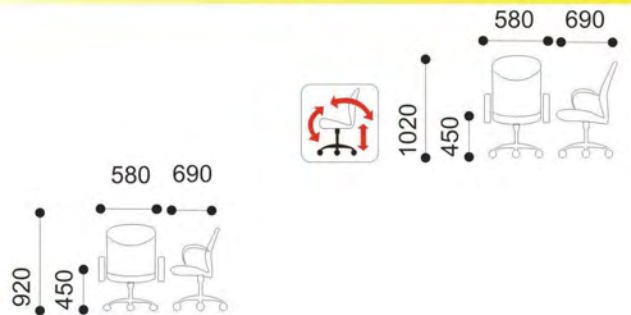

Exclusive

Hi - Light

580 690

AA - 07