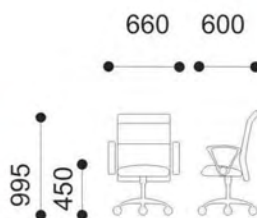

Synchronized Tilt Mechanism

Black Mesh Fabric on Backrest

AA - 05

B

Creative Solution

Exclusive

Hi - Light

AA - 06