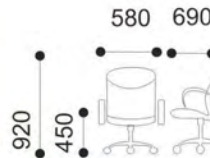

Exclusive

Hi - Light

580 690

AA - 07