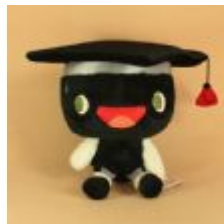

Orange
325 THB
LR0040

Red
325 THB
LR0039

Violet
325 THB
LR0038

KAZE Characters

Congratulation (9 designs)

Cappo Box 7"
489 THB
KZ0009

Cappo L 15.50"
550 THB
KZ0008

Cappo M 11.50"
359 THB
KZ0007